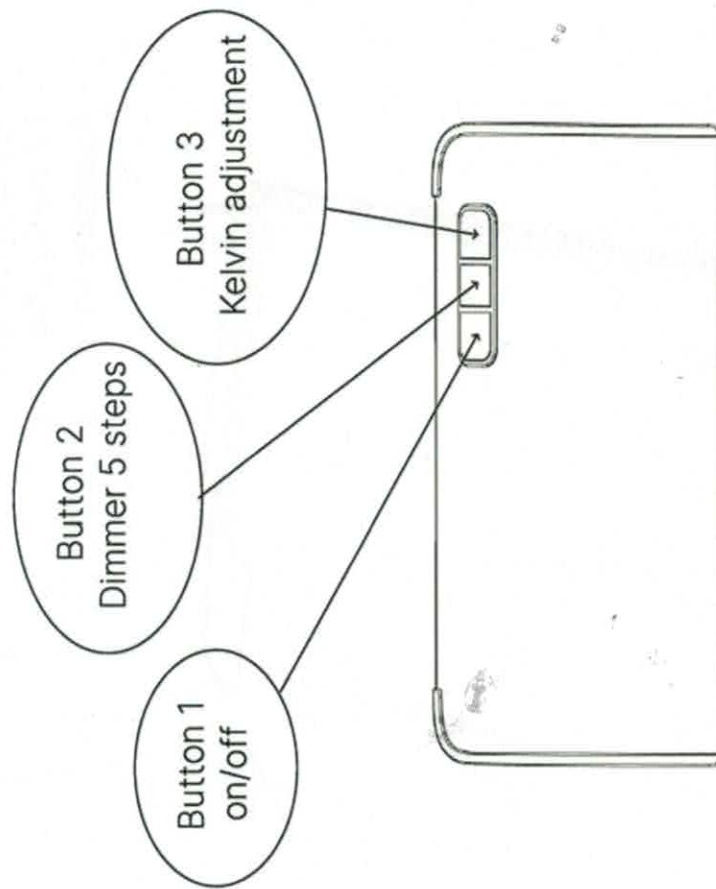

Instructions - Settings

Fine tune your lamp

If you hear a "squeaking" sound or if you feel the lamp is hard to adjust, please follow steps 1-4.