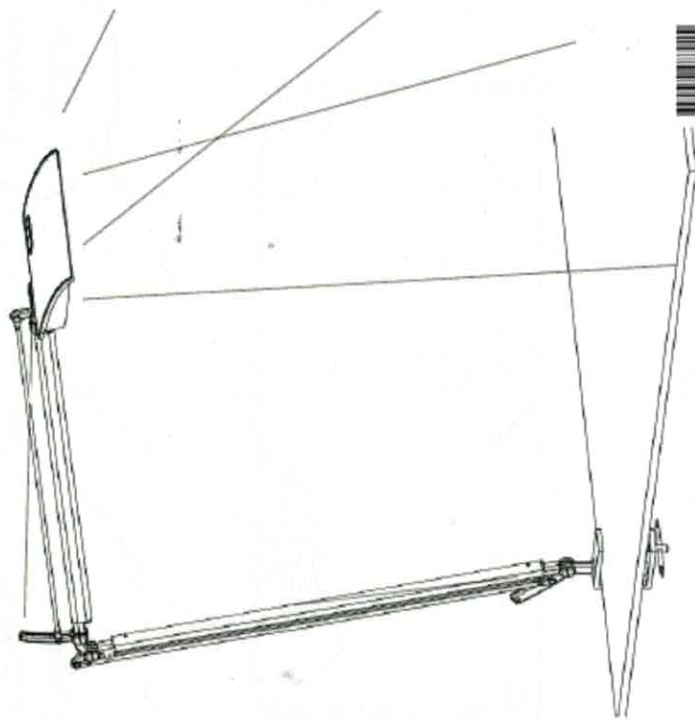

Balance Table Lamp

- Low energy LED
- Long lifetime
- Asymmetrical light
- Dimmer function
- Adjustable kelvin

Made in Sweden